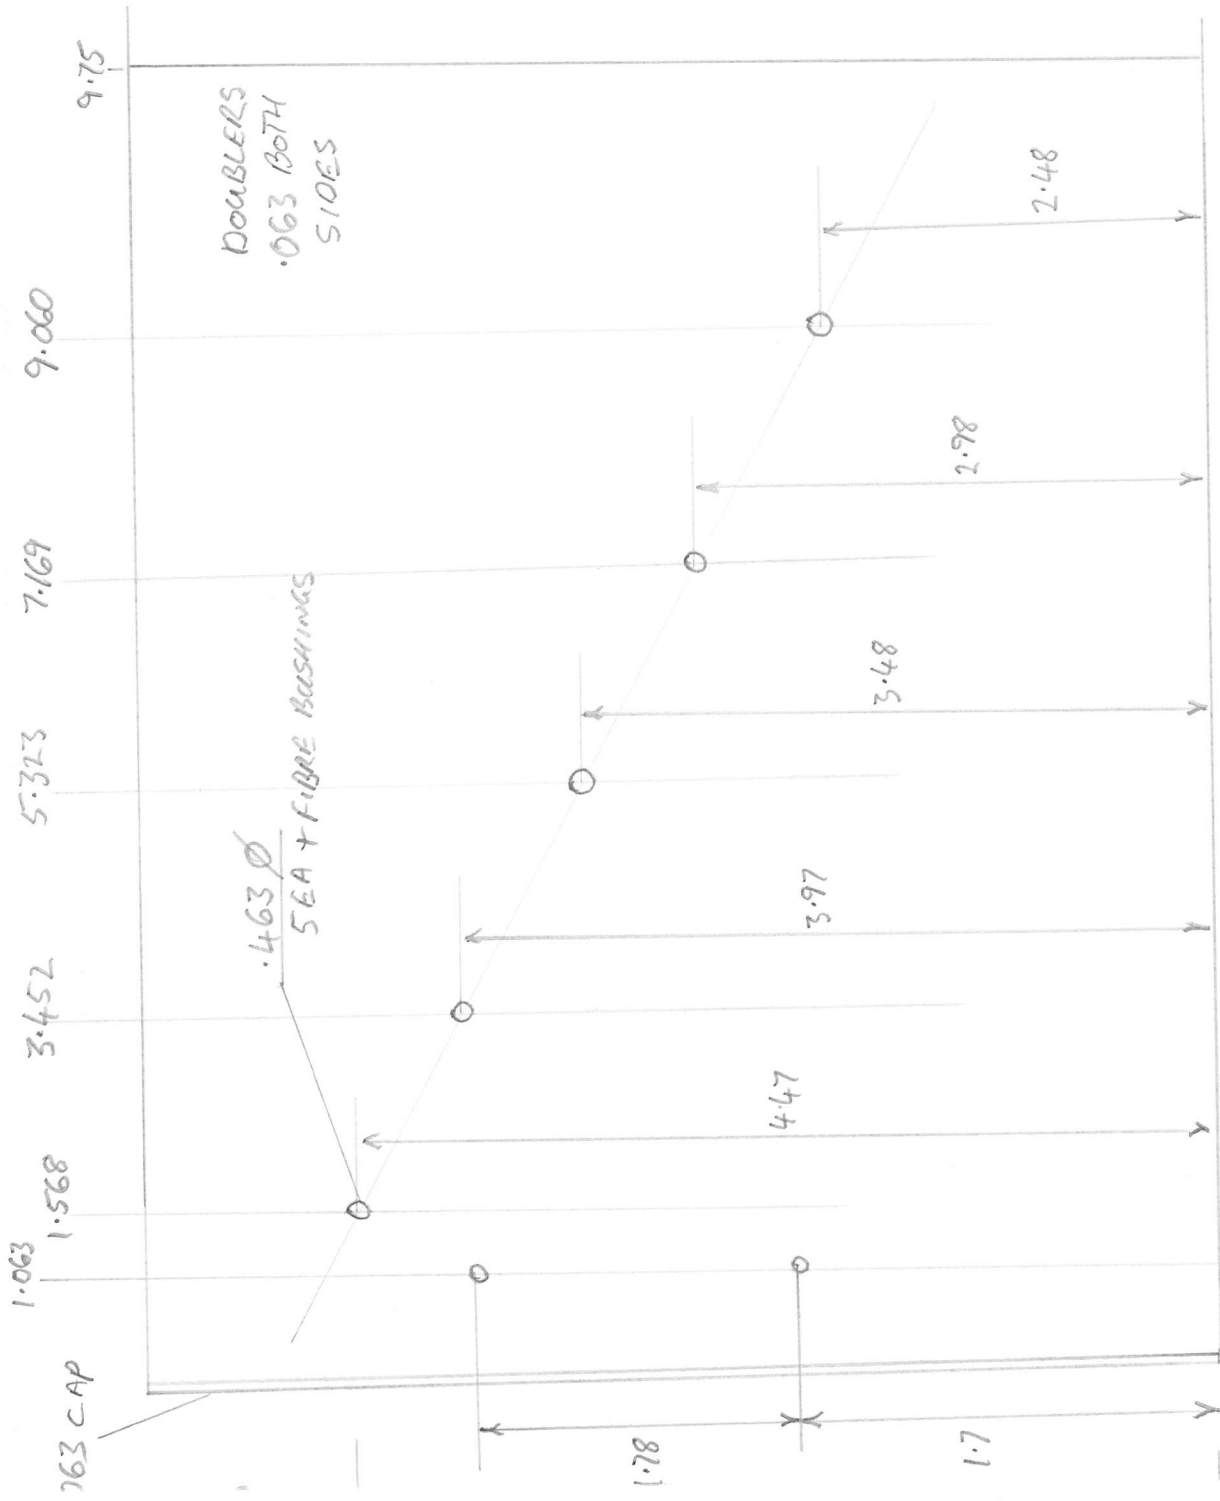

STRUT ATTACH REAR SPAR

USE FITTINGS A

STRUT ATTACH FRONT SPAR

15 DRUM GUIDE

FRONT SPAR ROOT DETAIL

1.063

2.807

4.68

0.0

5.6

DOUBLERS
063 BOTH
SIDES

1.78

1.62

2.755

2.025

REAR SPAR ROOT DETAIL