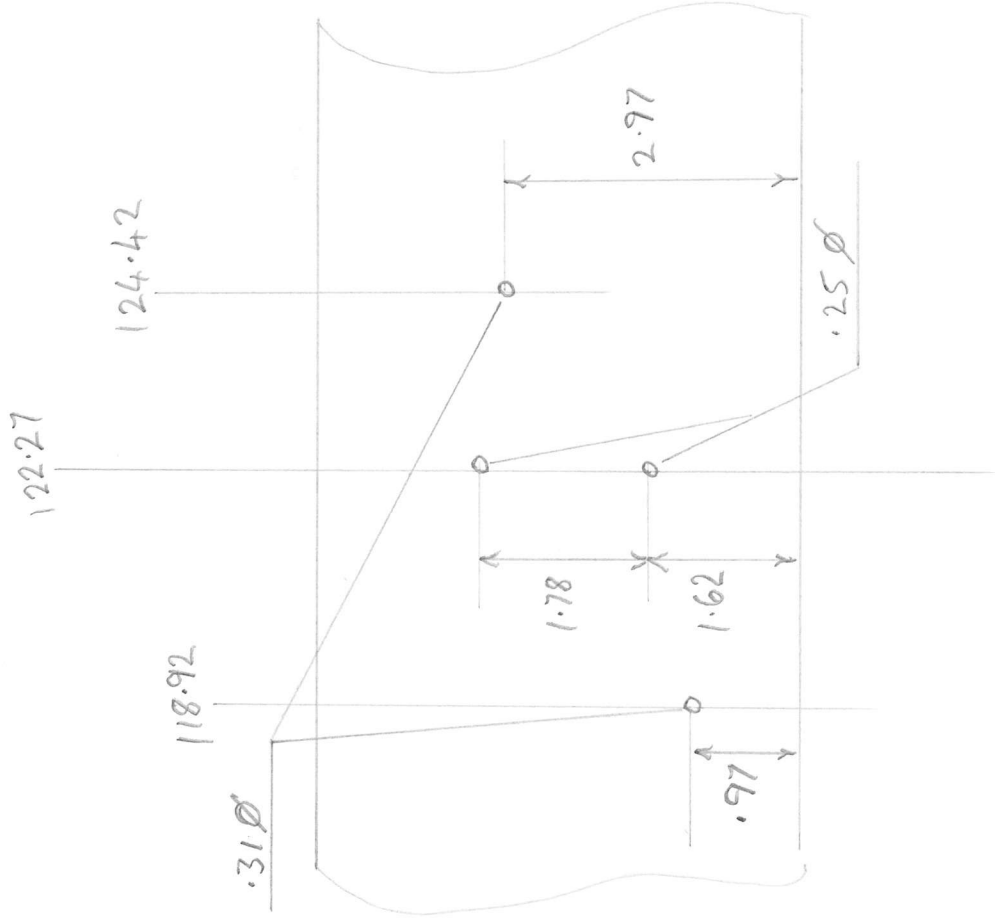

STRUT ATTACH REAR SPAR

USE FITTINGS A

STRUT ATTACH FRONT SPAR

15 DRUM GUIDE

FRONT SPAR ROOT DETAIL

1.063

2.807

4.68

0.0

5.6

DOUBLERS
063 BOTH
SIDES

1.78

1.62

2.755

2.025

REAR SPAR ROOT DETAIL