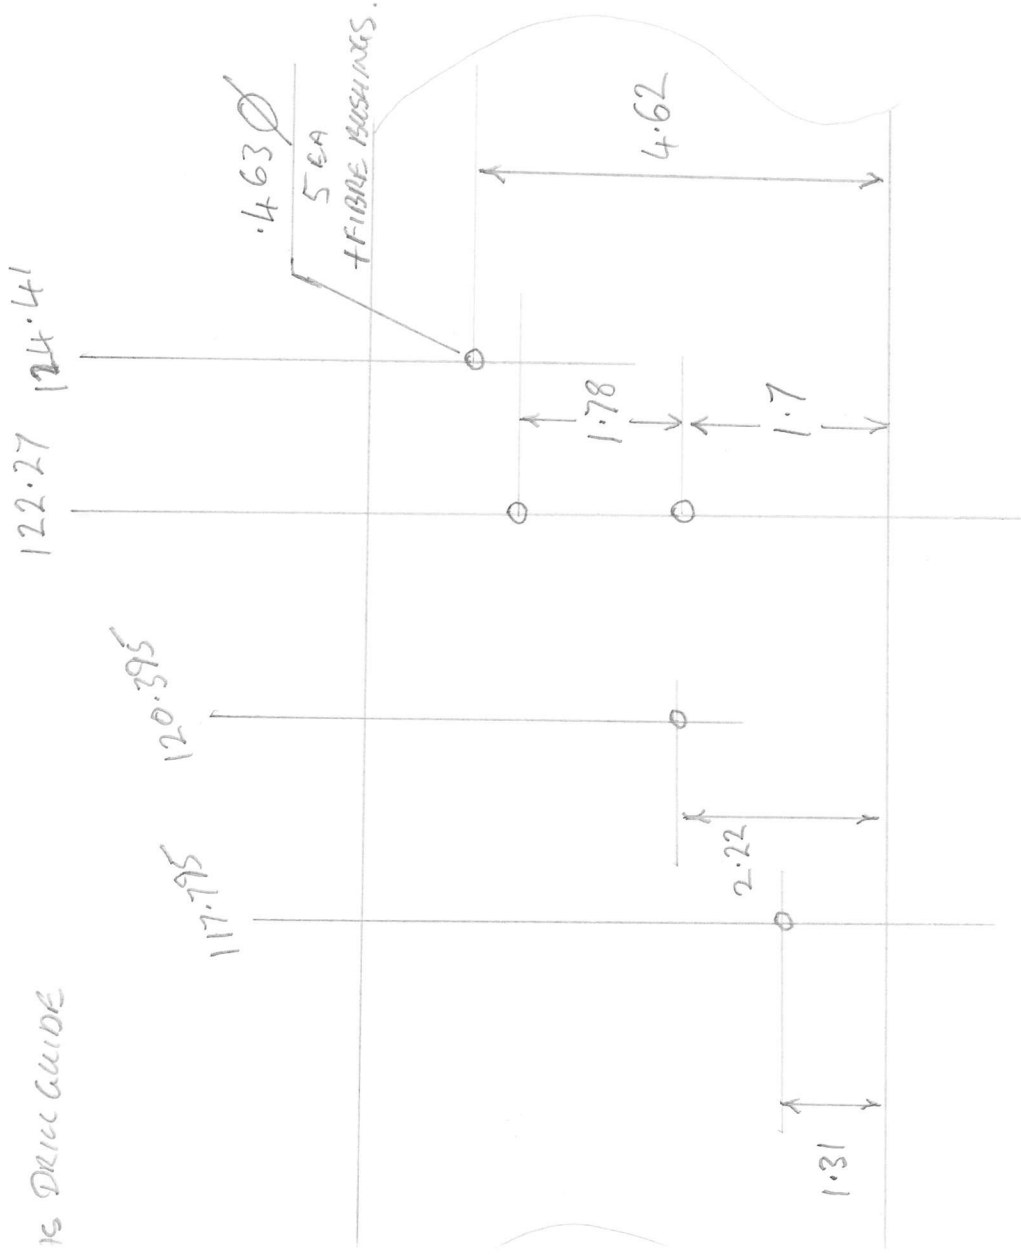

STRUT ATTACH REAR SPAR

USE FITTINGS A

STRUT ATTACH FRONT SPAR

15 DRUM GUIDE

FRONT SPAR ROOT DETAIL

1.063

2.807

4.68

0.0

5.6

DOUBLERS
063 BOTH
SIDES

1.78

1.62

2.755

2.025

REAR SPAR ROOT DETAIL